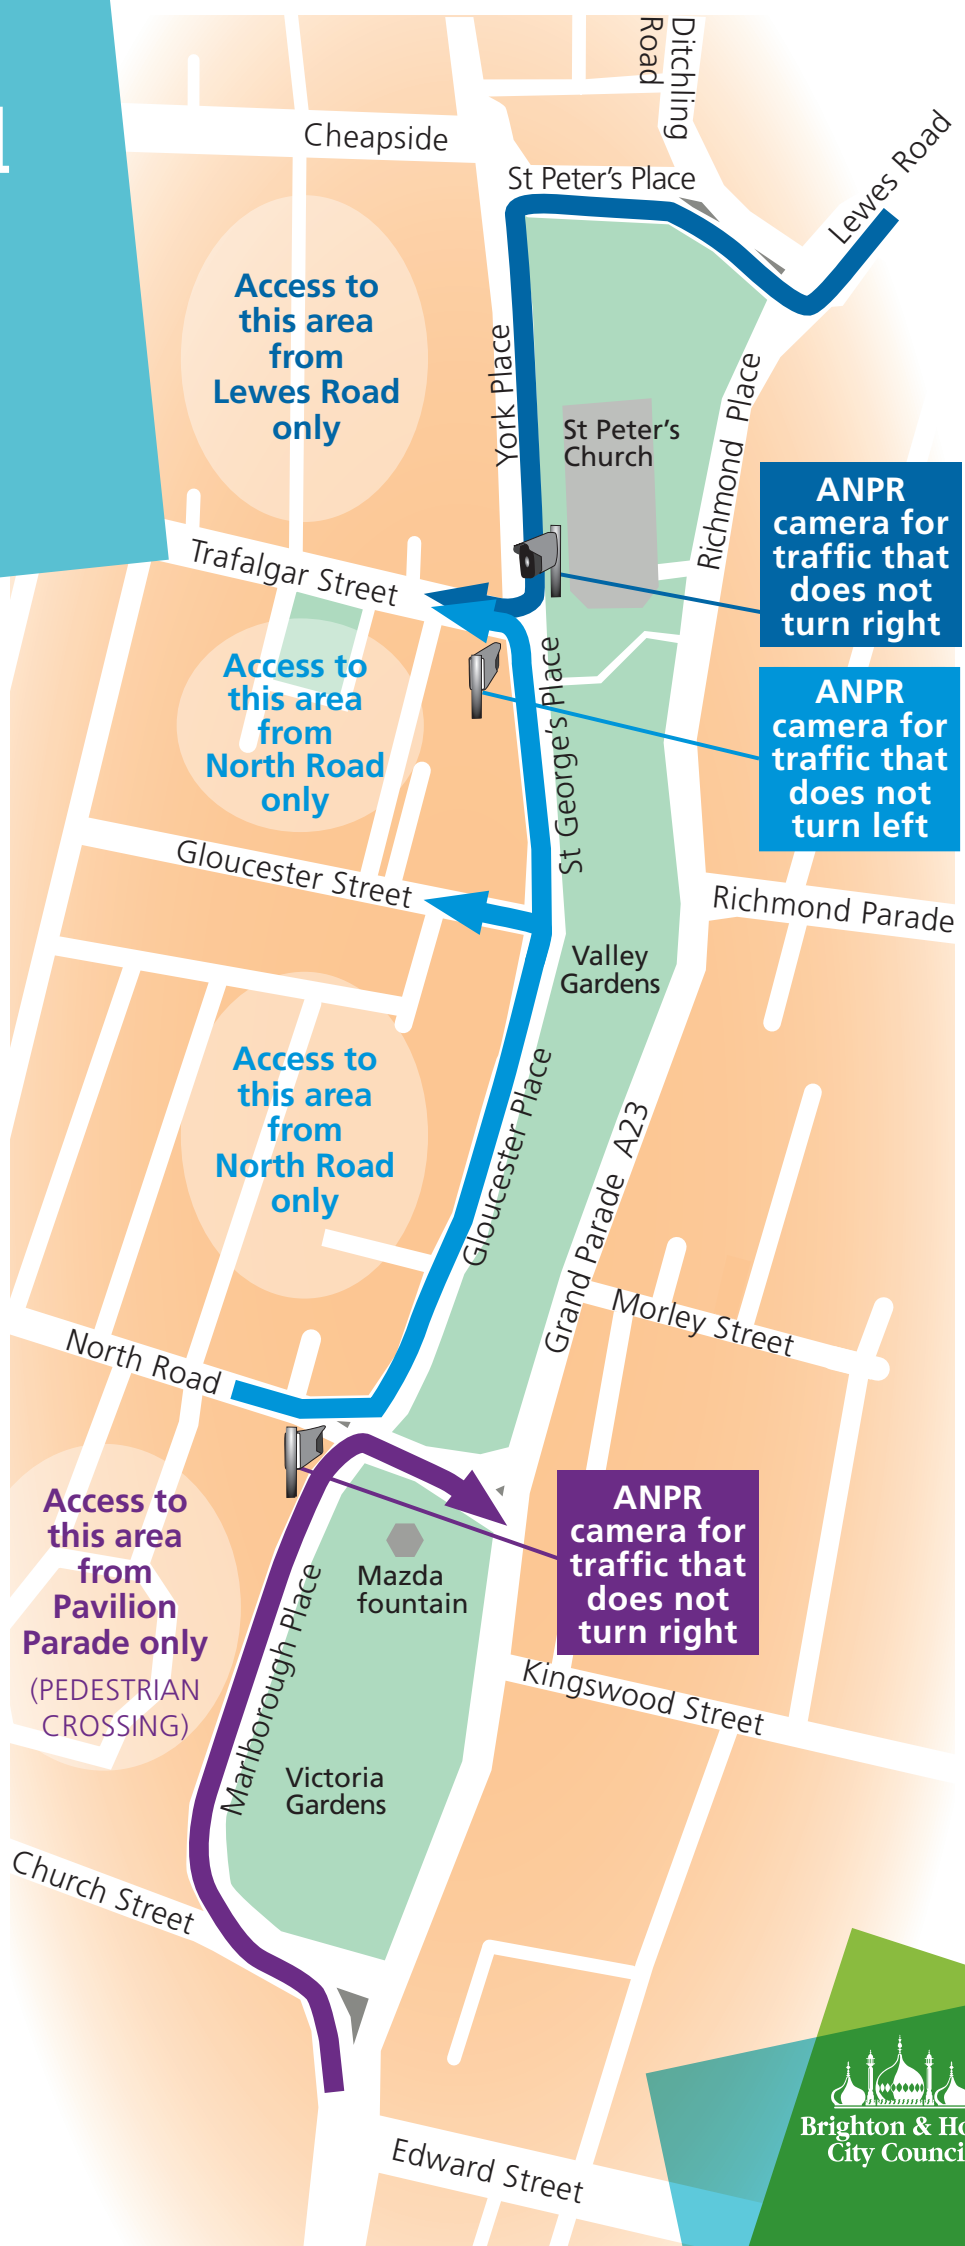

New road layout in Valley Gardens

KEY:

ANPR

Automatic number plate recognition camera

Facing South Facing North Facing NorthEast