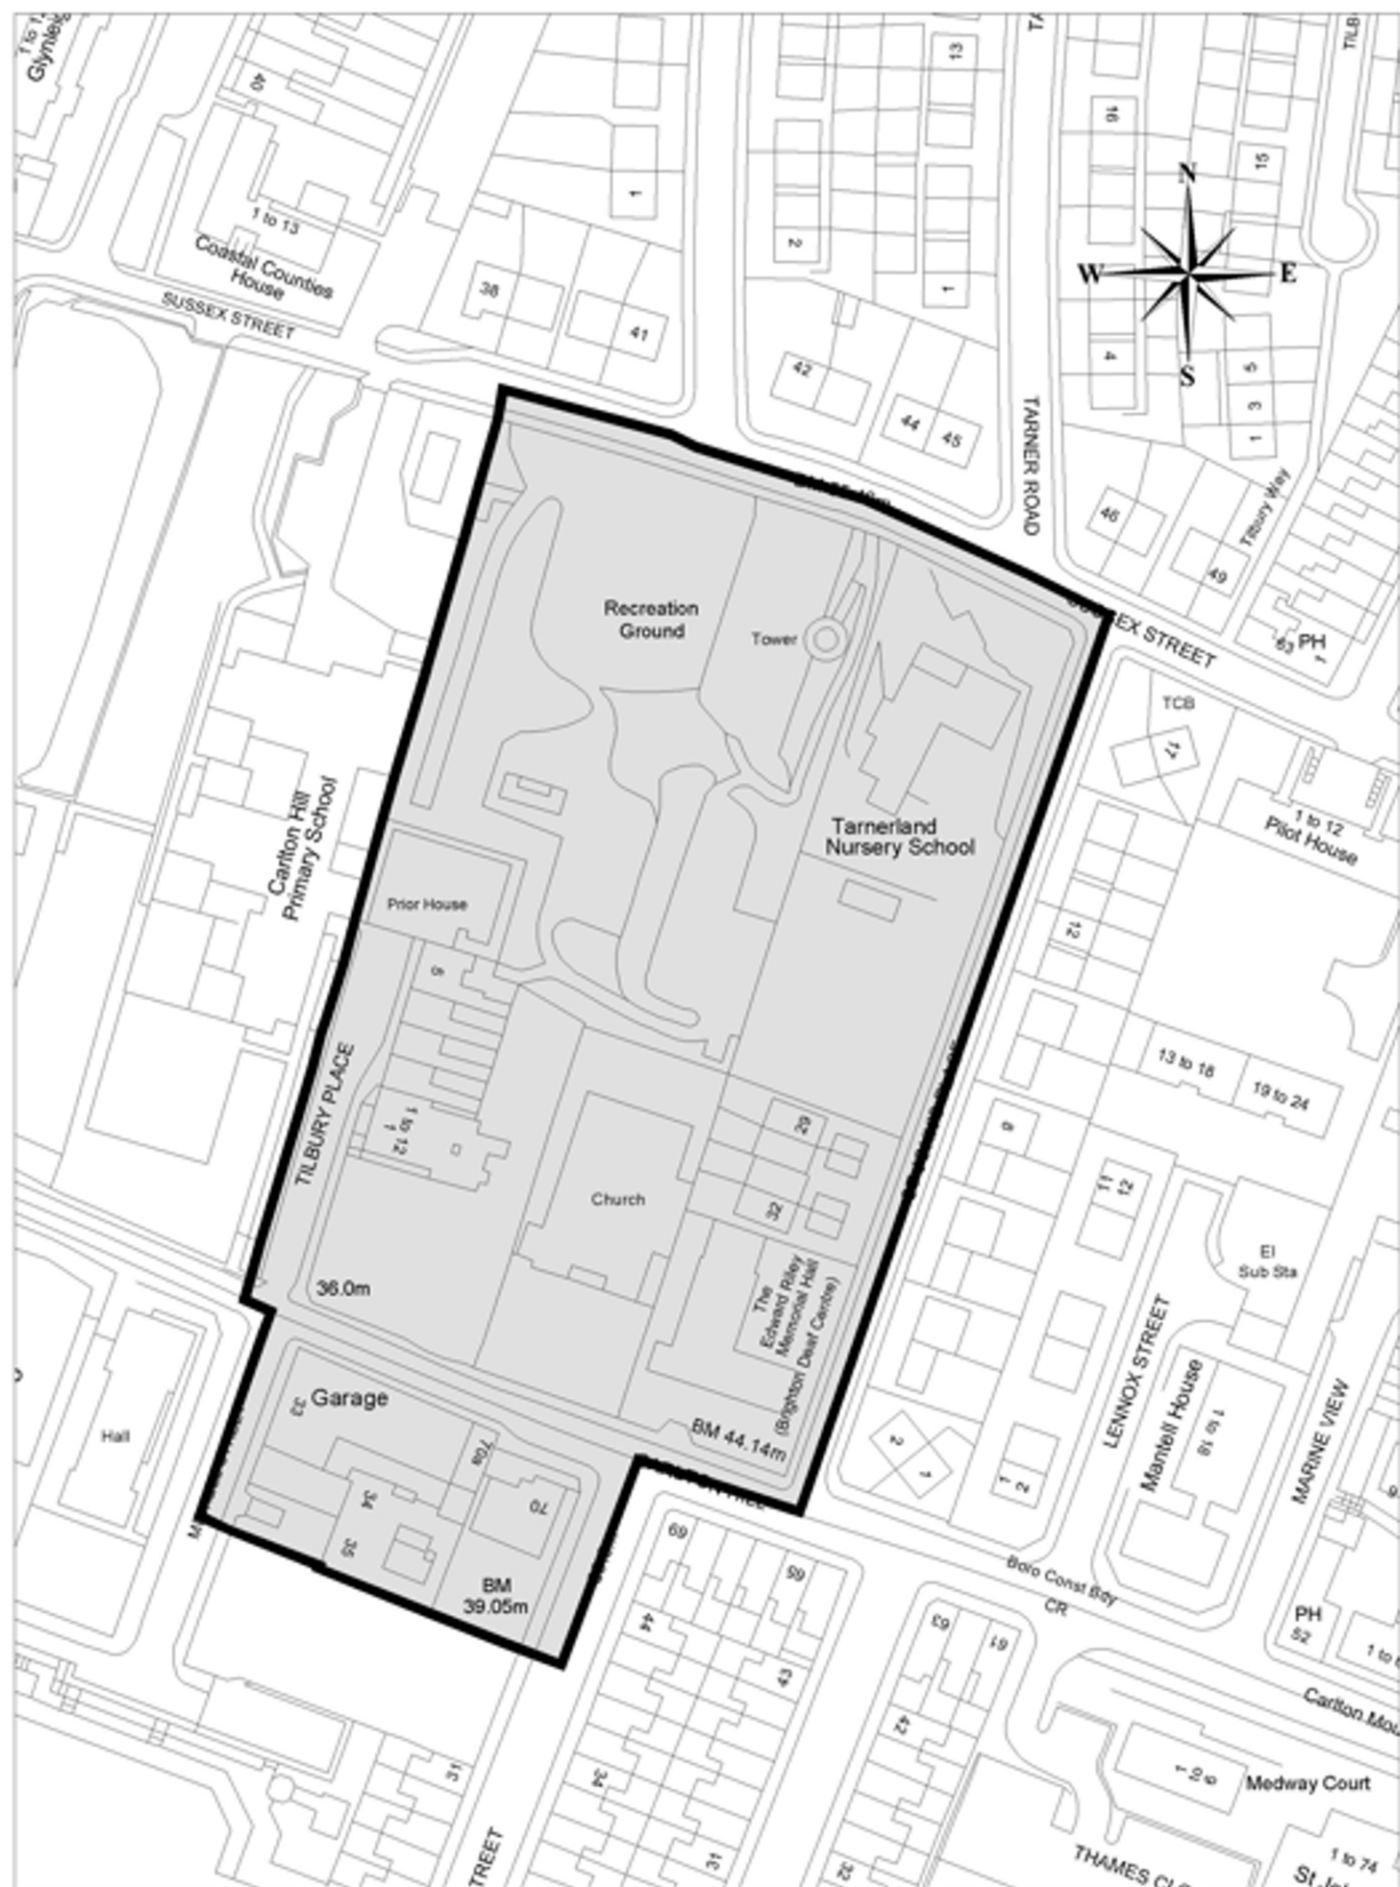

# Carlton Hill Conservation Area

Reproduced from the Ordnance Survey mapping with the permission of the Controller of H.M. Stationery Office. © Crown copyright. Unauthorised reproduction infringes Crown copyright and may lead to prosecution or Civil Proceedings. Brighton & Hove City Council. Licence : 100020999, 2008.

Date: 07/07/08

Scale 1:1250

**Brighton & Hove  
City Council**