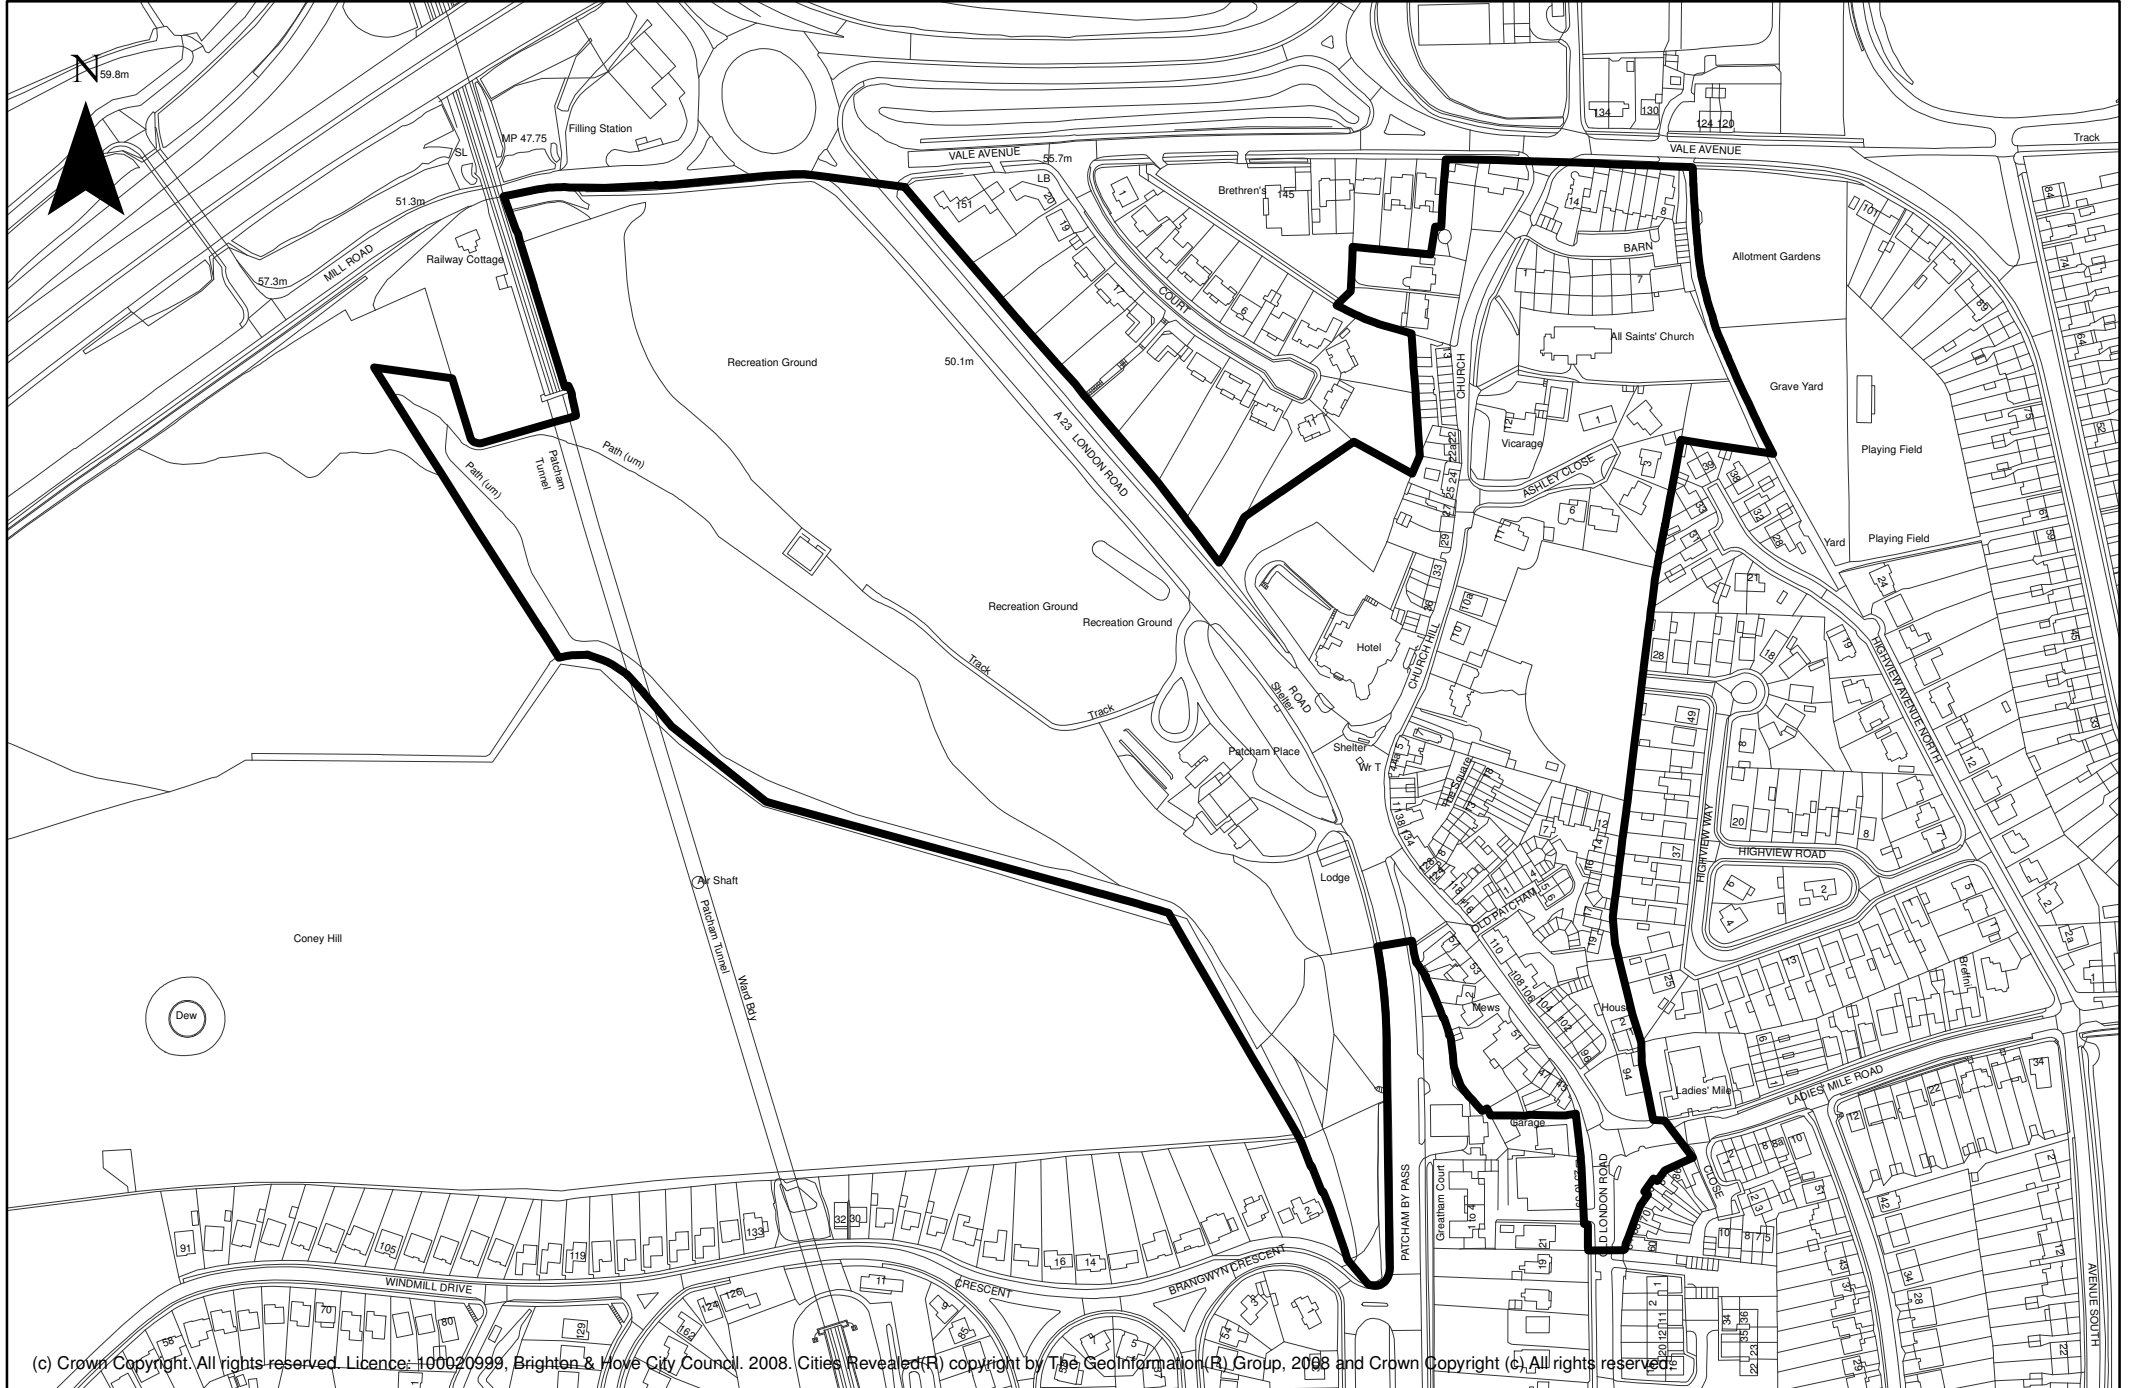

# Patcham Conservation Area

(c) Crown Copyright. All rights reserved. Licence: 100020999, Brighton & Hove City Council, 2008. Cities Revealed(R) copyright by The GeoInformation(R) Group, 2008 and Crown Copyright (c) All rights reserved.

Scale : 1 / 3,500

 Conservation Area