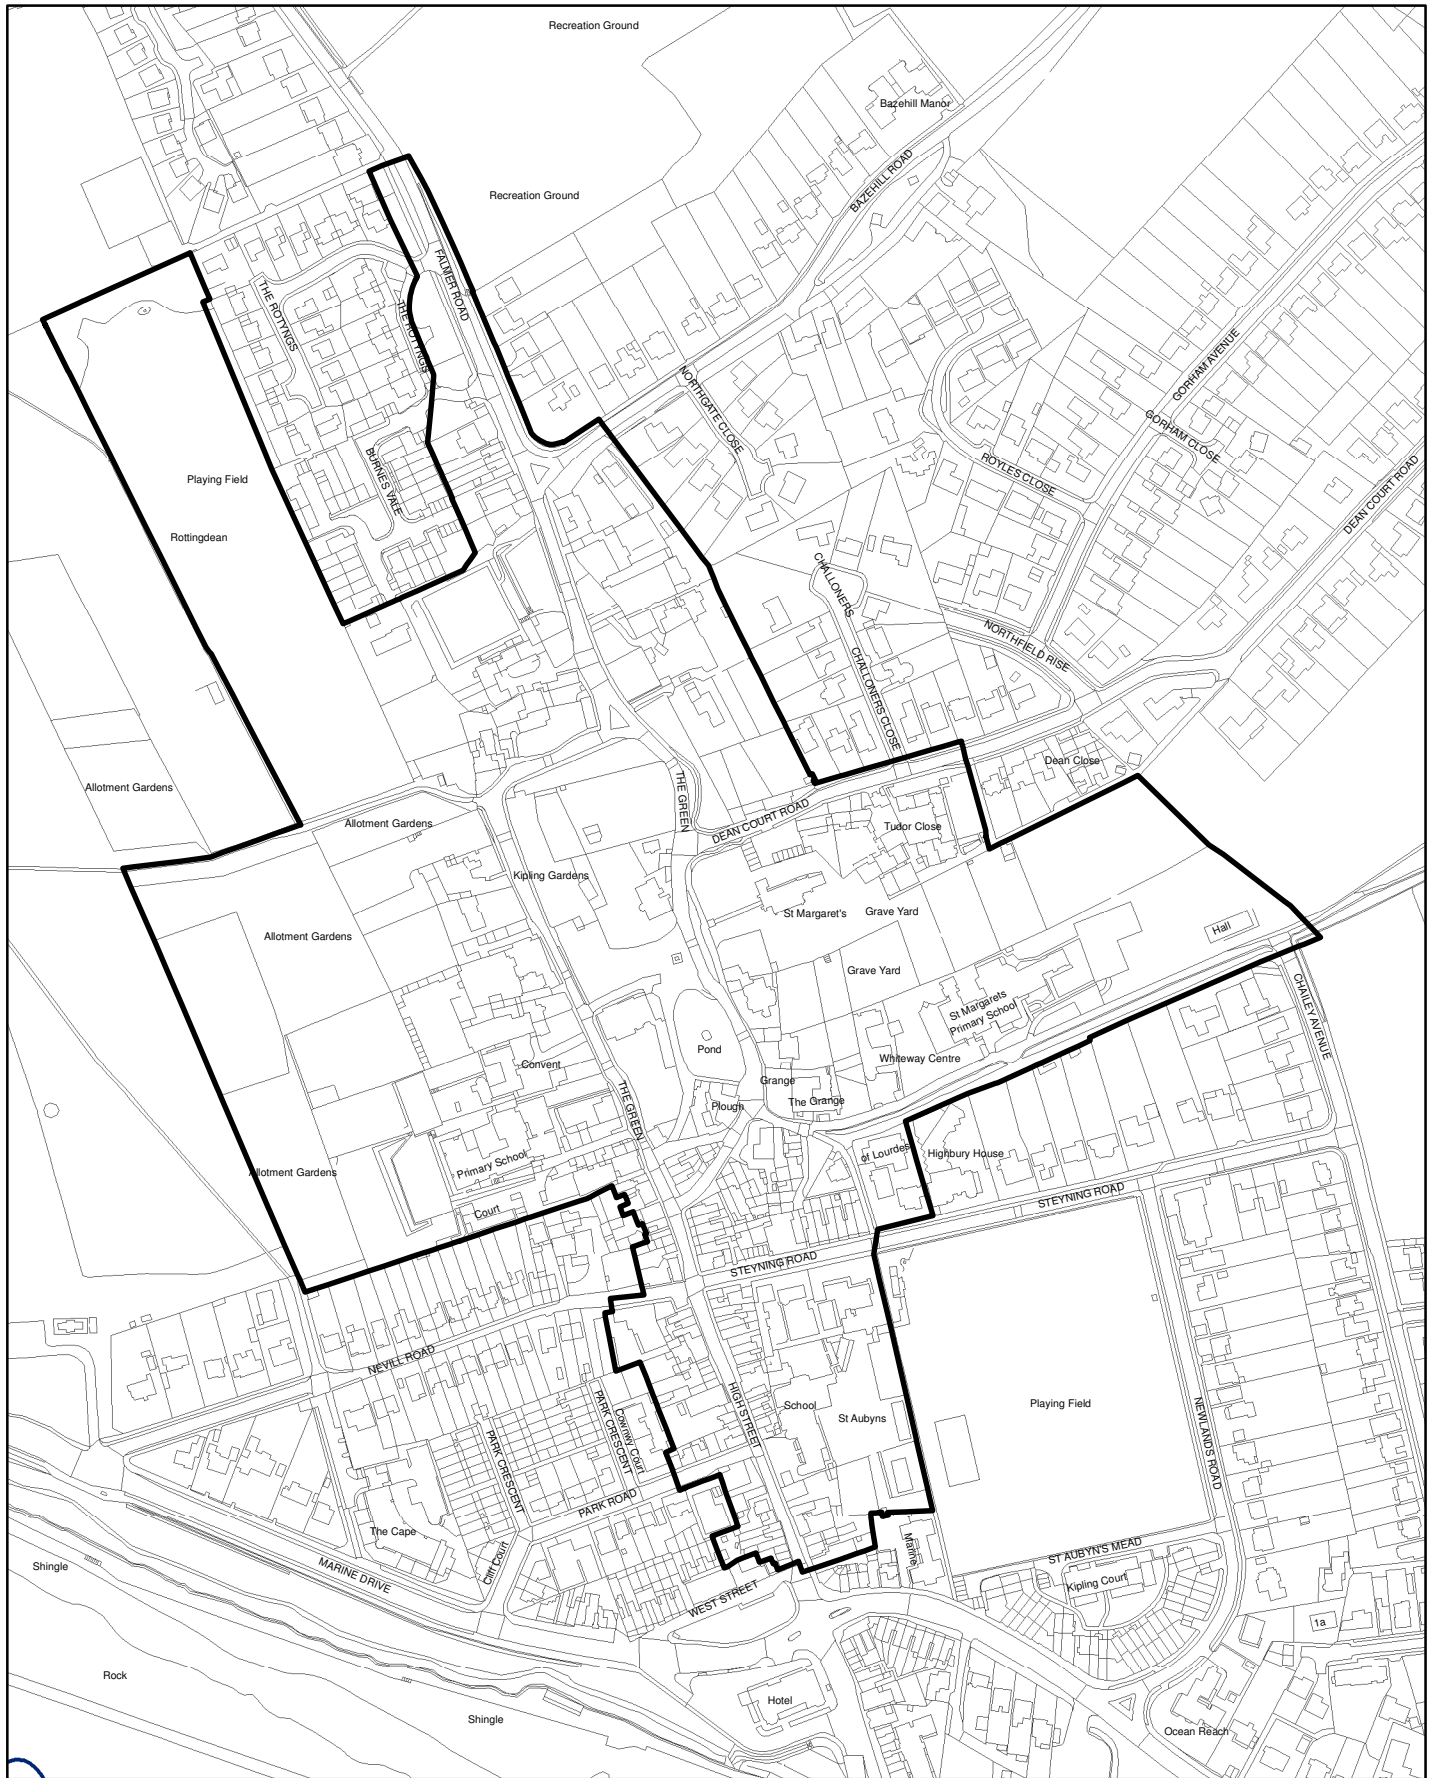

# Rottingdean Conservation Area

Scale: 1:4,000

 Conservation Area Boundary